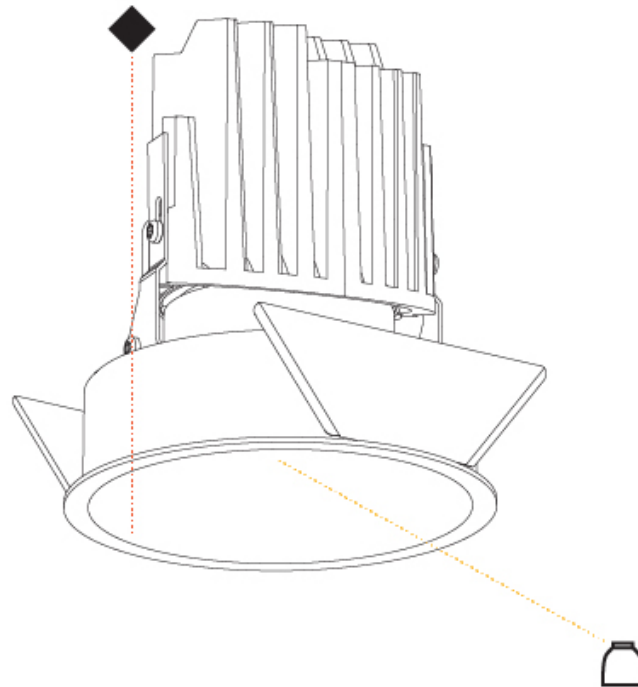

BIONIQ ROUND DEEP RECESSED

A35281-

PROJECT	_____
TYPE	_____
SPECIFIER	_____
QUANTITY	_____
DATE	_____